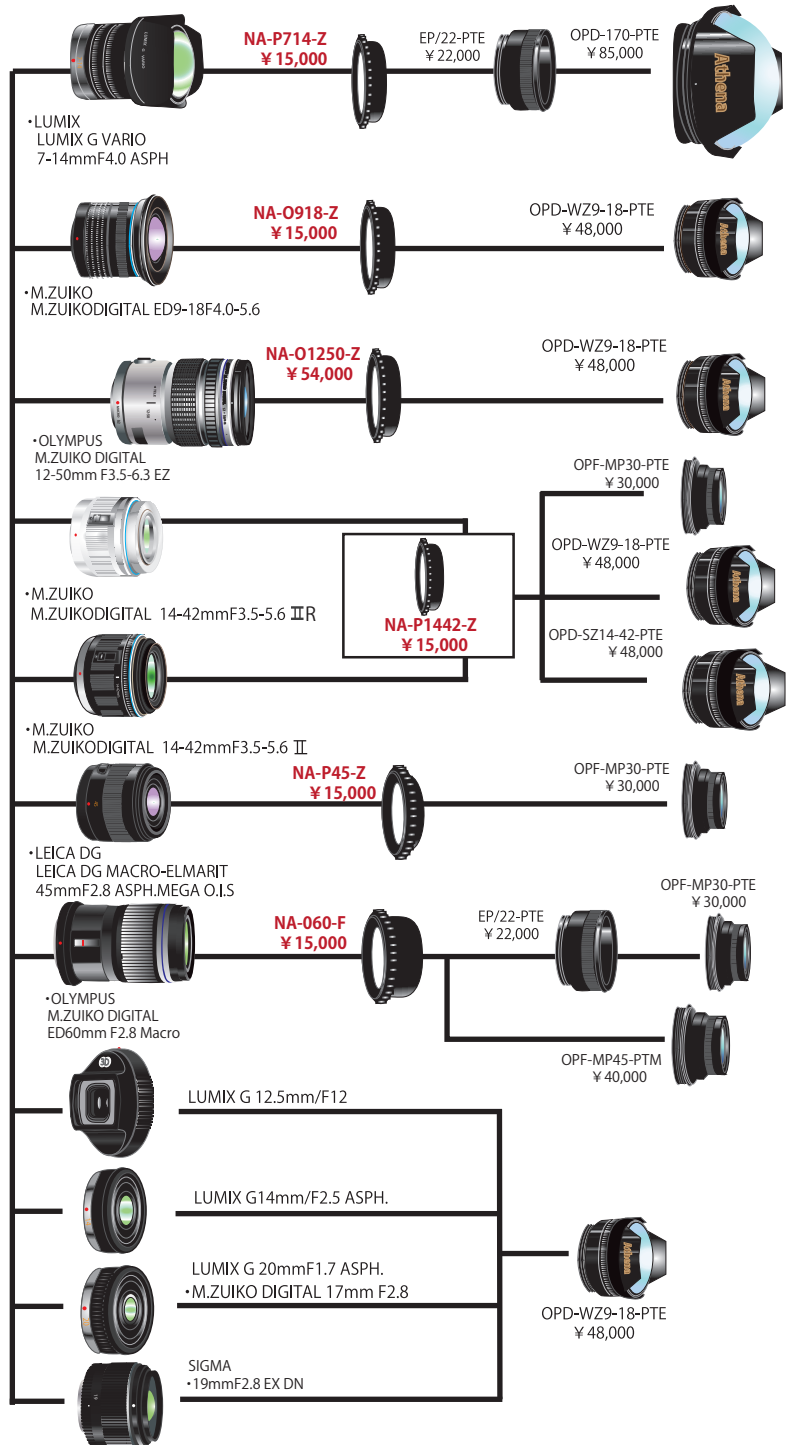

Nauticam Micro Four Thirds System Chart

LUMIX GX1 Olympus OM-D

Optical (Dome) Port

Lens

Gear

※ Coming soon !

※Product names, which start with "NA", please purchase from Nauticam dealer.